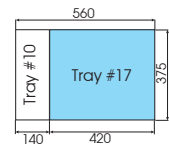

## 9-2524MRV Tray category #11 (187 x 140mm)

Contents

0.63 1 / 12

	2335M	4, 4.5, 5, 5.5, 6, 7, 8, 9, 10, 11, 12, 13, 14
	2771-55G	
	2221-02	
	2221-04	
	2221-06	

**21**  
PC.

## 9-2528MRV Tray category #11 (187 x 140mm)

Contents

0.48 1 / 12

	2335M	4, 4.5, 5, 5.5, 6, 7, 8, 9, 10, 11, 12, 13, 14
	1025H	H3, H4, H5, H6
	1025S	4, 5
	1025T	T10, T15, T20, T30
	1025P	PH1, PH2
	276A-04G	
	2221-06	

**29**  
PC.

Drawer (579 x 380 mm)

## 9-91113SRV Tray category #17 (375 x 420mm)

Contents

3.65 1 / 5

	5970	1/4 x 5/16, 3/8 x 7/16 1/2 x 9/16, 5/8 x 11/16 3/4 x 7/8, 15/16 x 1 1-1/16 x 1-1/8, 1-1/8 x 1-1/4 1-3/16 x 1-5/16
	3812	
	3814	

**13**  
PC.