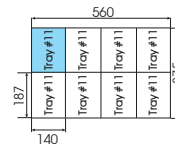

# Tool Set Content

Drawer (579 x 380 mm)

## 9-2516MRV03 Tray category #11 (187 x 140mm)

Contents

0.47 1 / 12

	2335M	4, 4.5, 5, 5.5, 6, 7, 8, 9, 10, 11, 12, 13, 14
	2771-55G	
	2221-06	

**17**  
PC.

**29**  
PC.

Drawer (579 x 380 mm)

## 9-91113SRV Tray category #17 (375 x 420mm)

Contents

3.65 1 / 5

	5970	1/4 x 5/16, 3/8 x 7/16 1/2 x 9/16, 5/8 x 11/16 3/4 x 7/8, 15/16 x 1 1-1/16 x 1-1/8, 1-1/8 x 1-1/4 1-3/16 x 1-5/16
	3812	
	3814	

**13**  
PC.