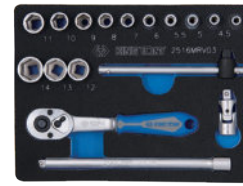

# Tool Set Content

Drawer (579 x 380 mm)

## 9-2516MRV03 Tray category #11 (187 x 140mm)

Contents

0.47 1 / 12

	2335M	4, 4.5, 5, 5.5, 6, 7, 8, 9, 10, 11, 12, 13, 14
	2771-55G	
	2221-06	

**17**  
PC.

## 9-2524MRV Tray category #11 (187 x 140mm)

Contents

0.63 1 / 12

	2335M	4, 4.5, 5, 5.5, 6, 7, 8, 9, 10, 11, 12, 13, 14
	2771-55G	
	2221-02	
	2221-04	
	2221-06	

**21**  
PC.

**29**  
PC.

Drawer (579 x 380 mm)