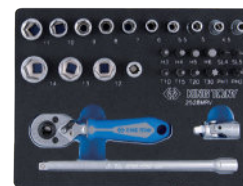

## 9-2516MRV03 Tray category #11 (187 x 140mm)

Contents

0.47 1 / 12

	2335M	4, 4.5, 5, 5.5, 6, 7, 8, 9, 10, 11, 12, 13, 14
	2771-55G	
	2221-06	

**17**  
PC.

## 9-2524MRV Tray category #11 (187 x 140mm)

Contents

0.63 1 / 12

	2335M	4, 4.5, 5, 5.5, 6, 7, 8, 9, 10, 11, 12, 13, 14
	2771-55G	
	2221-02	
	2221-04	
	2221-06	

**21**  
PC.

## 9-2528MRV Tray category #11 (187 x 140mm)

Contents

0.48 1 / 12

	2335M	4, 4.5, 5, 5.5, 6, 7, 8, 9, 10, 11, 12, 13, 14
	1025H	H3, H4, H5, H6
	1025S	4, 5
	1025T	T10, T15, T20, T30
	1025P	PH1, PH2
	276A-04G	
	2221-06	