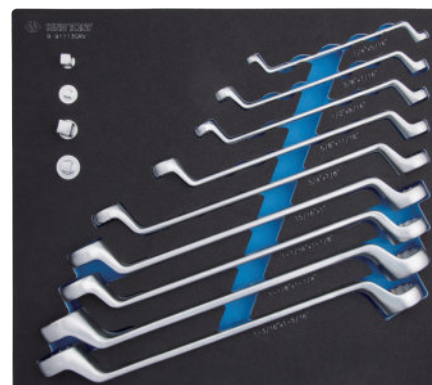

## 9-2528MRV Tray category #11 (187 x 140mm)

Contents

0.48 1 / 12

	2335M	4, 4.5, 5, 5.5, 6, 7, 8, 9, 10, 11, 12, 13, 14
	1025H	H3, H4, H5, H6
	1025S	4, 5
	1025T	T10, T15, T20, T30
	1025P	PH1, PH2
	276A-04G	
	2221-06	

**29**  
PC.

Drawer (579 x 380 mm)

## 9-91113SRV Tray category #17 (375 x 420mm)

Contents

3.65 1 / 5

	5970	1/4 x 5/16, 3/8 x 7/16 1/2 x 9/16, 5/8 x 11/16 3/4 x 7/8, 15/16 x 1 1-1/16 x 1-1/8, 1-1/8 x 1-1/4 1-3/16 x 1-5/16
	3812	
	3814	

**13**  
PC.