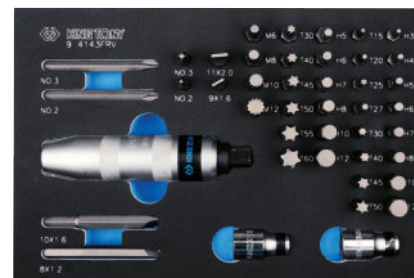

9-4143FRV

Tray category #7 (280 x 187mm)

Contents

1.63 kg 1 / 8

	1636H	H5, H6, H7, H8, H10, H12
	1636M	M6, M8, M10, M12
	1636T	T30, T40, T45, T50, T55, T60
	1832H	H3, H4, H5, H6, H7, H8, H10, H12
	1832T	T15, T20, T25, T27, T30, T40, T45, T50
	1836P	PH2, PH3
	1836S	9 x 1.6, 11 x 2
	1880P	PH2, PH3