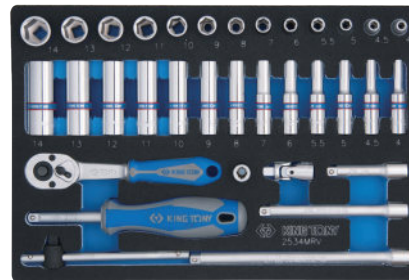

## 9-2331SRV

Tray category #7 (280 x 187mm)

Contents

0.97 kg 1 / 10

- 2335S 5/32, 3/16, 7/32, 1/4, 9/32, 5/16, 11/32, 3/8, 7/16, 15/32, 1/2, 9/16
- 2235S 5/32, 3/16, 7/32, 1/4, 9/32, 5/16, 11/32, 3/8, 7/16, 1/2, 9/16
- 2771-55G 2571-45 2142
- 2221-02
- 2221-04 2792 2178DF
- 2221-06

## 9-2534MRV

Tray category #7 (280 x 187mm)

Contents

1.11 kg 1 / 10

- 2335M 4, 4.5, 5, 5.5, 6, 7, 8, 9, 10, 11, 12, 13, 14
- 2235M 4, 4.5, 5, 5.5, 6, 7, 8, 9, 10, 11, 12, 13, 14
- 2771-55G 2571-45
- 2792 2178DF 2142
- 2221-02, 2221-04, 2221-06