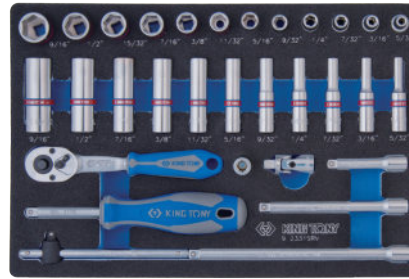

# Tool Set Content

Drawer (579 x 380 mm)

## 9-2331SRV

Tray category #7 (280 x 187mm)

Contents

0.97 kg 1 / 10

- 2335S 5/32, 3/16, 7/32, 1/4, 9/32, 5/16, 11/32, 3/8, 7/16, 15/32, 1/2, 9/16
- 2235S 5/32, 3/16, 7/32, 1/4, 9/32, 5/16, 11/32, 3/8, 7/16, 1/2, 9/16
- 2771-55G 2571-45 2142
- 2221-02
- 2221-04 2792 2178DF
- 2221-06