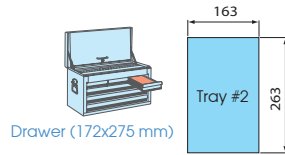

Tool Set Content

9-2548CRV Tray category #2 (263 x 163mm)

48 PC.

Contents

kg 1.28 1 / 10

	2235M	4, 5, 5.5, 6, 7, 8, 9, 10, 11, 12, 13
	2235S	5/32, 3/16, 7/32, 1/4, 9/32, 5/16, 11/32, 3/8, 7/16, 1/2
	2335M	4, 4.5, 5, 5.5, 6, 7, 8, 9, 10, 11, 12, 13
	2335S	5/32, 3/16, 7/32, 1/4, 9/32, 5/16, 11/32, 3/8, 7/16, 1/2
	2792	
	2813	
	2779-55G	
	2221-02	
	2221-04	

9-40102GPV Tray category #2 (263 x 163mm)

2 PC.

Contents

kg 1.00 1 / 10

	6011-10R		6511-10
--	----------	--	---------

9-40112GPV Tray category #2 (263 x 163mm)

2 PC.

Contents