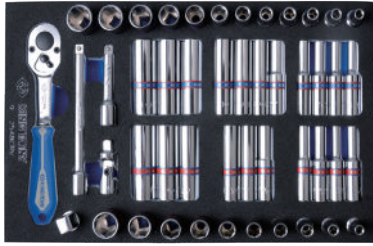

Tool Set Content

9-2548CRV Tray category #2 (263 x 163mm)

48 PC.

Contents

kg 1.28 1 / 10

	2235M	4, 5, 5.5, 6, 7, 8, 9, 10, 11, 12, 13
	2235S	5/32, 3/16, 7/32, 1/4, 9/32, 5/16, 11/32, 3/8, 7/16, 1/2
	2335M	4, 4.5, 5, 5.5, 6, 7, 8, 9, 10, 11, 12, 13
	2335S	5/32, 3/16, 7/32, 1/4, 9/32, 5/16, 11/32, 3/8, 7/16, 1/2
	2792	
	2813	
	2779-55G	
	2221-02	
	2221-04	

9-40102GPV Tray category #2 (263 x 163mm)

2 PC.

Contents

kg 1.00 1 / 10

	6011-10R		6511-10
--	----------	--	---------

9-40112GPV Tray category #2 (263 x 163mm)

2 PC.

Contents

kg 0.69 1 / 10

	6231-08		6311-08
--	---------	--	---------

9-40122GPV Tray category #2 (263 x 163mm)

2 PC.

Contents

kg 0.95 1 / 10

	6111-08		6011-10R
--	---------	--	----------

9-42102GPV Tray category #2 (263 x 163mm)

2 PC.

Contents

kg 0.32 1 / 10

	68HS-07		68SS-07
--	---------	--	---------

9-42114GPV Tray category #2 (263 x 163mm)

4 PC.

Contents

kg 0.60 1 / 10