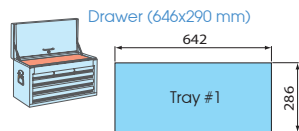

Tool Set Content

9-7069CRV Tray category #1 (642 x 286mm)

70 PC.

Contents		kg 7.5	1 / 2
	3330M	6, 7, 8, 9, 10, 11, 12, 13, 14, 15, 16, 17, 19, 20, 21, 22	
	3330S	3/8, 7/16, 1/2, 9/16, 5/8, 11/16, 3/4, 13/16	
	4330MR	10, 11, 12, 13, 14, 15, 16, 17, 18, 19, 20, 21, 22, 23, 24, 27, 30, 32	
	4330SR	3/8, 7/16, 1/2, 9/16, 5/8, 11/16, 3/4, 13/16, 7/8, 15/16, 1	
	463516R	463521R	3792
	4791R	3779-08G	4779-10GR
	3452-08F	4452-15FR	3812
	3571-08	4572-10	4813
	3221-03 3221-06	4251-05R 4251-10R	7911-12

9-9077CRV Tray category #1 (642 x 286mm)

77 PC.

Contents		kg 7.95	1 / 2
	2330M	4, 5, 6, 7, 8, 9, 10	
	2330S	3/16, 7/32, 1/4, 9/32, 5/16, 11/32, 3/8	
	3330M	10, 11, 12, 13, 14, 15, 17, 19	
	3330S	3/8, 7/16, 1/2, 9/16, 5/8, 11/16, 3/4, 13/16	
	4330MR	10, 11, 12, 13, 14, 15, 16, 17, 18, 19, 20, 21, 22, 23, 24, 27, 30, 32	
	4330SR	3/8, 7/16, 1/2, 9/16, 5/8, 11/16, 3/4, 13/16, 7/8, 15/16, 1, 1-1/16, 1-1/8, 1-3/16, 1-1/4	
	463021R	2792	3792
	4791R	2779-55G	3779-08G
	3814	4779-10GR	2221-04
	3221-06	4251-10R	3452-08F
	4452-15FR	4572-12	