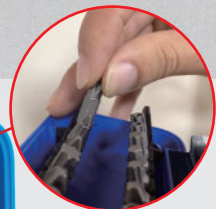

## 1026CQ-AM

Plastic case size (mm) :  
140 x 65 x 36

▪ Easy to pick up

▪ Automatic raising bit rack

▪ Suitable in pocket

▪ Built-in rotation axis design

Contents

0.39 kg 1 / 40