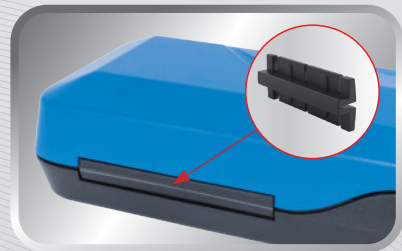

## 1026CQ-AM

Plastic case size (mm) :  
140 x 65 x 36

▪ Easy to pick up

▪ Automatic raising bit rack

▪ Suitable in pocket

▪ Built-in rotation axis design

Contents

0.39 kg 1 / 40