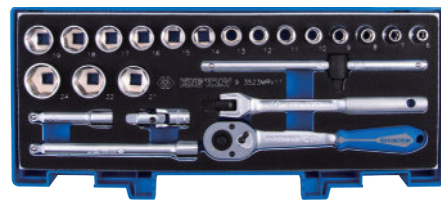

23
PC.

3023MRV11

3523MRV11

Tray category #10 (375 x 140mm) 3/8"

Plastic case size (mm) :
389 x 185 x 66 (0.168 Cuft)

3023MRV11

3523MRV11

23
PC.

KT NO. Contents

2.40 1 / 10

3023MRV11		3330M	6, 7, 8, 9, 10, 11, 12, 13, 14, 15, 16, 17, 18, 19, 21, 22, 24		3771-08G		3453-08F
3523MRV11		3335M	6, 7, 8, 9, 10, 11, 12, 13, 14, 15, 16, 17, 18, 19, 21, 22, 24		3571-08		3293-03 3293-06
					3792		