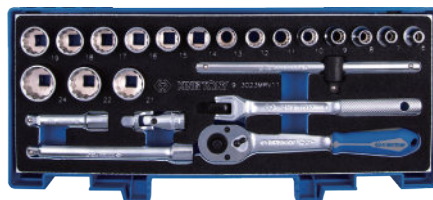

36
PC.

3537MR

3/8"

Metal case size (mm) :
372 x 153 x 40 (0.08 cuft)

Contents

3.17 1 / 6

		3023	T8, T9, T10, T15, T20, T25, T27, T30, T40, T45
		3335M	6, 7, 8, 9, 10, 11, 12, 13, 14, 15, 17, 18, 19
		3375M	E4, E5, E6, E7, E8, E10, E12, E14, E16, E18
		3779-08G	3452-10F
		3571-08	3221-03 3221-06
		3792	

39
PC.

3523MRV10

Tray category #10 (375 x 140mm) 3/8"

Plastic case size (mm) :
389 x 185 x 66 (0.168 Cuft)

Contents

2.43 1 / 10

		3335M	6, 7, 8, 9, 10, 11, 12, 13, 14, 15, 16, 17, 19, 21, 22, 23, 24
		3771-08G	3792
		3571-08	3452-08F
		3293-03 3293-06	

23
PC.

3023MRV11

3523MRV11

Tray category #10 (375 x 140mm) 3/8"

Plastic case size (mm) :
389 x 185 x 66 (0.168 Cuft)

3023MRV11

3523MRV11

23
PC.