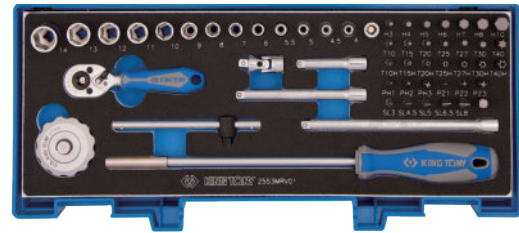

Socket Set

2553MRV01

Tray category #10 (375 x 140mm) 1/4"

Plastic case size (mm):
389 x 185 x 66 (0.168 Cuft)

Contents

1.87 kg / 1/10

		2335M	4, 4.5, 5, 5.5, 6, 7, 8, 9, 10, 11, 12, 13, 14
		1025H	H3, H4, H5, H6, H7, H8, H10
		1025T	T10, T15, T20, T25, T27, T30, T40
		1025U	T10H, T15H, T20H, T25H, T27H, T30H, T40H
		1025P	PH1, PH2, PH3
		1025Z	PZ1, PZ2, PZ3
		1025S	3, 4.5, 5, 6.5, 8
		7702-25	276A-04G

55 PC.

Contents

	2571-45		213312DF
	2221-02		2745
	2221-04		2792
	2221-06		2142

2565MRV

Tray category #7 (280 x 187mm) 1/4"

Plastic case size (mm):
289 x 230 x 66 (0.154 cuft)

Contents

2.67 kg / 1/6