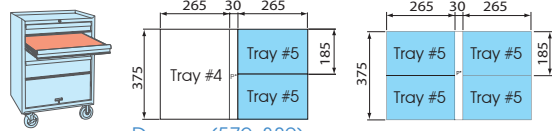

Drawer (579x270)

Drawer (579x380)

Tool Set Content

9-2526MR Tray category #5 (265 x 185mm)

Contents		0.90 kg	1 / 10
	2335M 4, 4.5, 5, 5.5, 6, 7, 8, 9, 10, 11, 13		
	2235M 4, 5, 5.5, 6, 7, 8, 9, 10, 11, 13		
	2779-55G 2813		
	2221-02 2792		

26 PC.

9-4119PR Tray category #5 (265 x 185mm)

Contents		1.10 kg	1 / 10
	4033 T20, T25, T27, T30, T40, T45, T50, T55, T60		

9 PC.

9-4120PR Tray category #5 (265 x 185mm)

Contents		1.30 kg	1 / 10
	4035 H4, H5, H6, H7, H8, H10, H12, H14, H17		