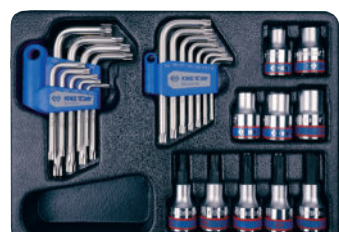

26 PC.

9-4119PR Tray category #5 (265 x 185mm)

Contents		1.10 kg	1 / 10
	4033 T20, T25, T27, T30, T40, T45, T50, T55, T60		

9 PC.

9-4120PR Tray category #5 (265 x 185mm)

Contents		1.30 kg	1 / 10
	4035 H4, H5, H6, H7, H8, H10, H12, H14, H17		

9 PC.

9-91026PR Tray category #5 (265 x 185mm)

Contents		1.3 kg	1 / 10
	1143R T10, T15, T20, T25, T27, T30, T40, T45, T50		
	1147R T10H, T15H, T20H, T25H, T27H, T30H, T40H		
	4023 T30, T40, T45, T50, T55		
	4375M E10, E12, E14, E16, E18		